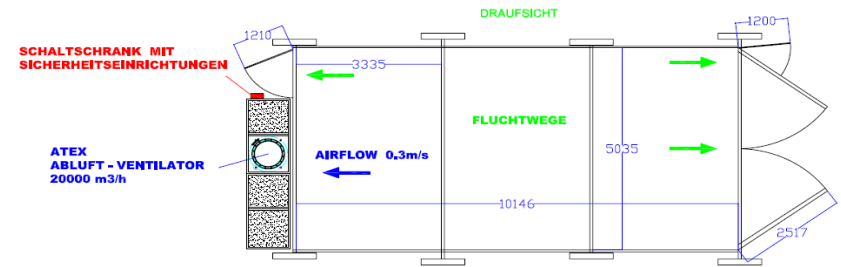

Foldable Universal Room Systems

Power through Innovation

Applications:

- Spray Booths
- Assembly Booths
- Welding Booths
- Wash Bay
- Climatised Rooms
- etc...

www.sabura.de

TEL. : GERMANY (0)2307 - 933387

PUSH BACK CABIN

DROP WORK PIECE

PULL BACK CABIN

- mobile
- foldable
- no loss of valuable production space
- high flexibility
- transparent wall covering
- low investment costs
- various sizes available (extendable)
- made for usage inside as well as outside
- goods are simply placed in front of the booth or the booth is brought to the good and then just extended