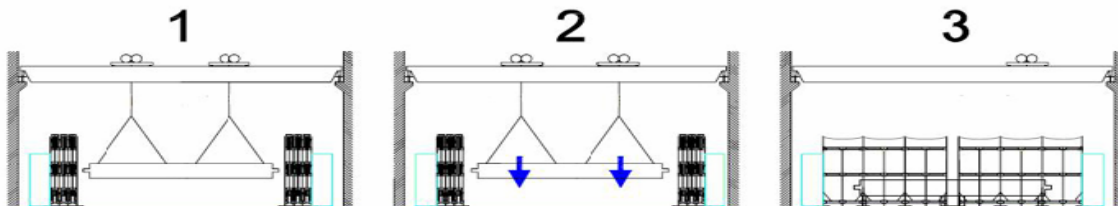

Foldable Universal Room Systems

Power through Innovation

Applications:

- Spray Booths
- Assembly Booths
- Welding Booths
- Wash Bay
- Climatised Rooms
- etc...

www.sabura.de

TEL. : GERMANY (0)2307 - 933387

PUSH BACK CABIN

DROP WORK PIECE

PULL BACK CABIN

- mobile
- foldable
- no loss of valuable production space
- high flexibility
- transparent wall covering
- low investment costs
- various sizes available (extendable)
- made for usage inside as well as outside
- goods are simply placed in front of the booth or the booth is brought to the good and then just extended