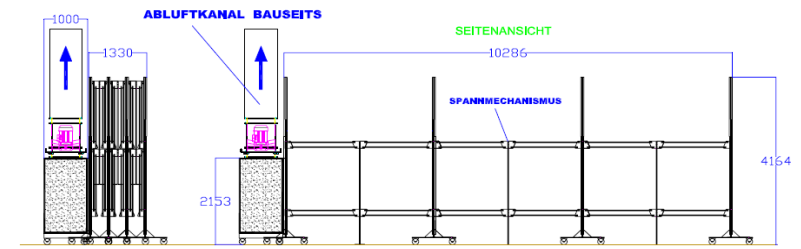

PUSH BACK CABIN

DROP WORK PIECE

PULL BACK CABIN

- mobile
- foldable
- no loss of valuable production space
- high flexibility
- transparent wall covering
- low investment costs
- various sizes available (extendable)
- made for usage inside as well as outside
- goods are simply placed in front of the booth or the booth is brought to the good and then just extended