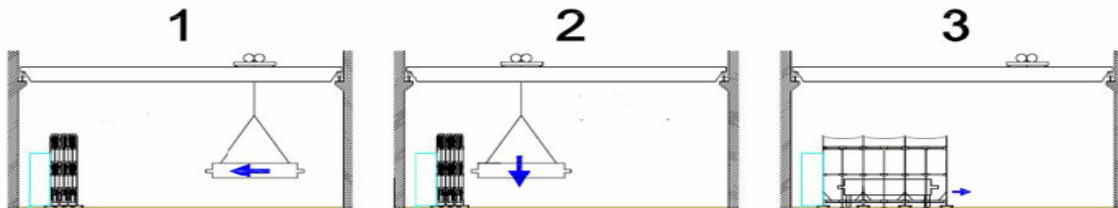

Foldable Universal Room Systems

Power through Innovation

Applications:

- Spray Booths
- Assembly Booths
- Welding Booths
- Wash Bay
- Climatised Rooms
- etc...

www.sabura.de

TEL. : GERMANY (0)2307 - 933387

PUSH BACK CABIN

DROP WORK PIECE

PULL BACK CABIN

- mobile
- foldable
- no loss of valuable production space
- high flexibility
- transparent wall covering
- low investment costs
- various sizes available (extendable)
- made for usage inside as well as outside
- goods are simply placed in front of the booth or the booth is brought to the good and then just extended